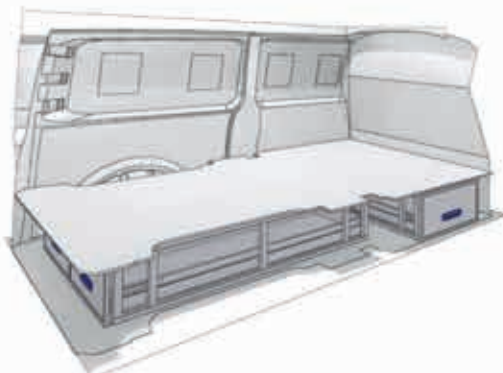

(wheel base: 3098mm)

2135mm
310mm
1526mm
99kg