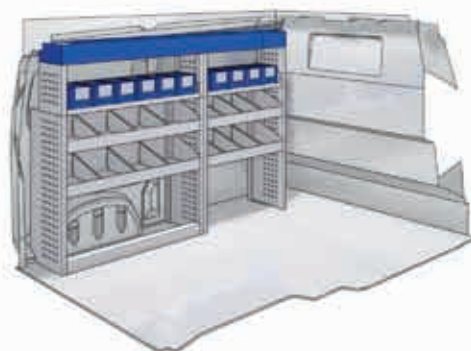

ALU Schuppenbak met gesp

JUMPY

LEFT SIDE

Bronze Line

57-1-115-00

(wheel base: 2925mm)

1774mm 1260mm 360mm 50kg

Silver Line