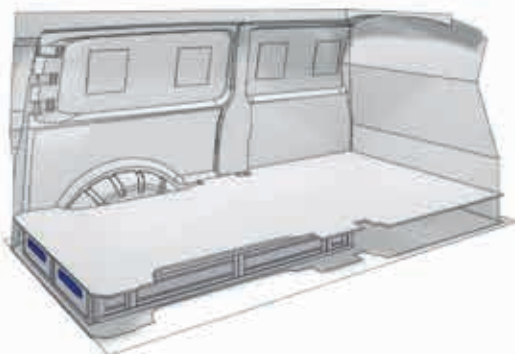

57-1-128-00

(wheel base: 2925mm)

L 1992mm 310mm D 1526mm 8 98kg

57-1-154-00

Bronze Line

(wheel base: 3098mm)

 1526mm
  176mm
  1218mm
  52kg

57-1-130-00