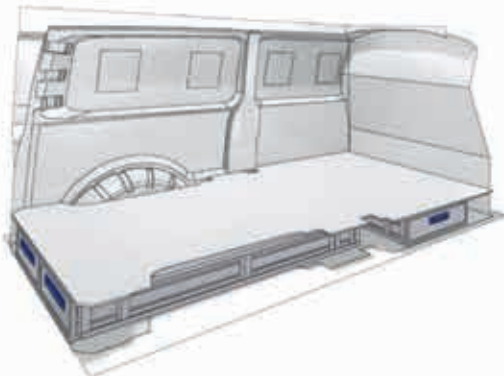

(wheel base: 3098mm)

2135mm
176mm
1526mm
78kg

57-1-131-00

Gold Line