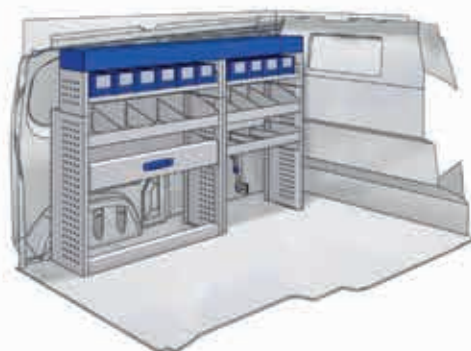

1774mm 1225mm 360mm 63kg

Gold Line

57-1-119-00