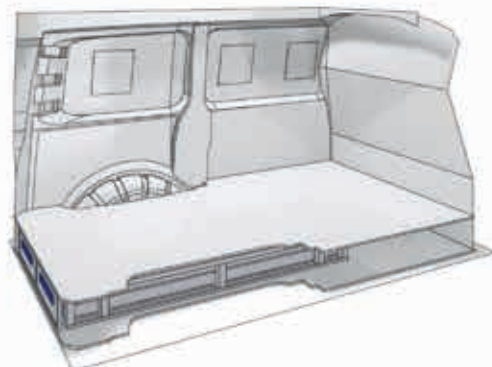

L 1526mm   176mm   D 1218mm   8 52kg

Silver Line

57-1-127-00