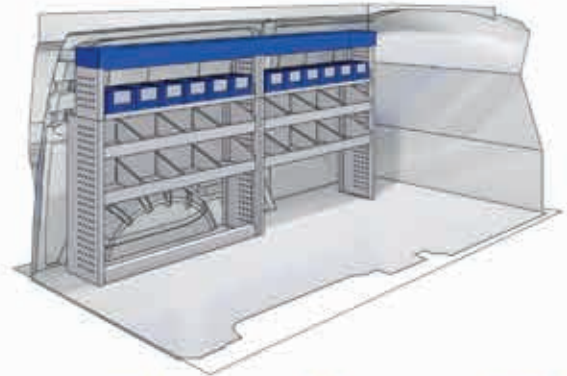

 1267mm
  1085mm
  360mm
  63kg

(wheel base: 2925mm)

JUMPY

LEFT SIDE

Bronze Line

57-1-120-00

(wheel base: 3275mm)

2028mm 1260mm 360mm 53kg