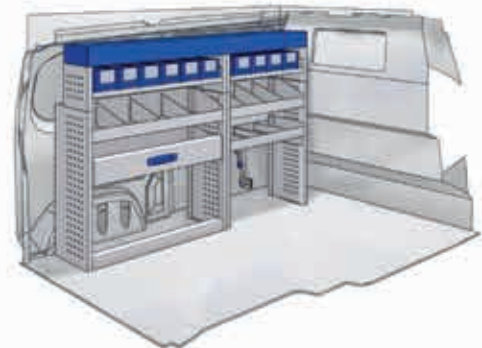

1774mm 1225mm 360mm 63kg