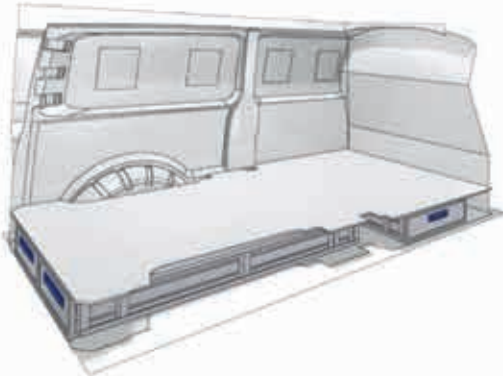

Bestelwageninrichtungen

TRAFIC

57-1-154-00

Bronze Line

(wheel base: 3498mm)

1526mm 176mm 1218mm 52kg

57-1-130-00

Silver Line