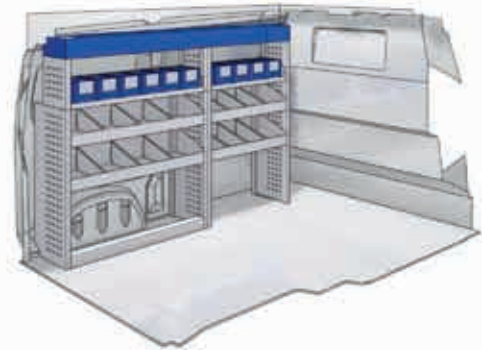

ALU Schuppenbak met gesp

LEFT SIDE

Bronze Line

57-1-115-00

(wheel base: 3098mm)

 1774mm  1260mm  360mm  50kg

Silver Line

57-1-117-00