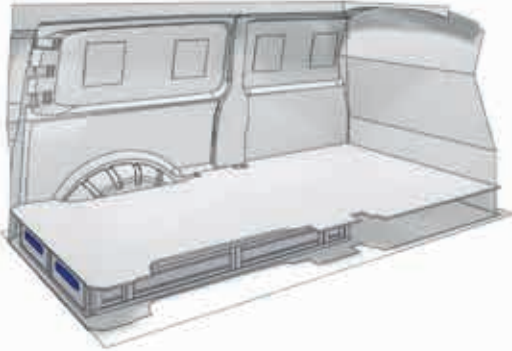

(wheel base: 3498mm)

1526mm 176mm 1218mm 52kg

57-1-130-00

Silver Line