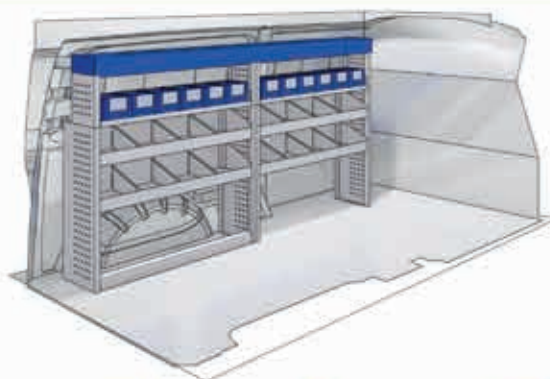

(wheel base: 3098mm)

TRAFIC

LEFT SIDE

Bronze Line

57-1-120-00

(wheel base: 3498mm)

L 2028mm 1260mm 360mm 8 53kg

Silver Line