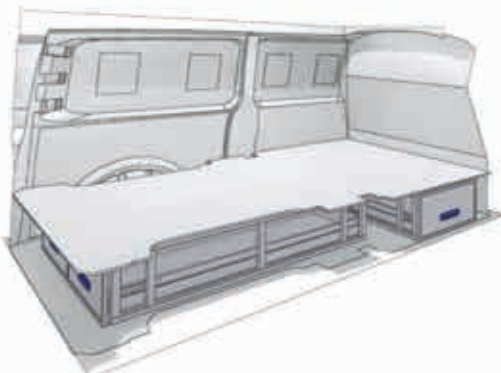

(wheel base: 3498mm)

2135mm 310mm 1526mm 99kg