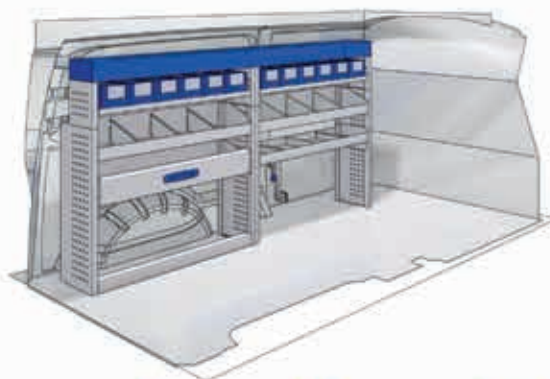

L 2028mm   1225mm   360mm   8 65kg

Gold Line

57-1-124-00