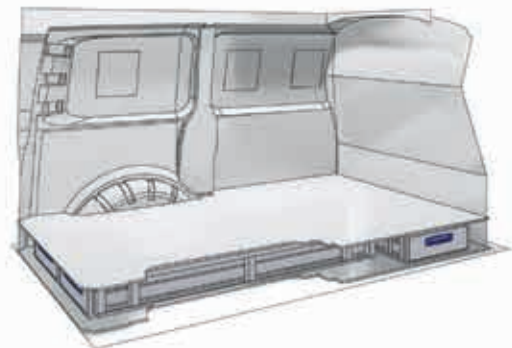

L 1992mm   176mm   1526mm   8 76kg

Gold Line

57-1-128-00