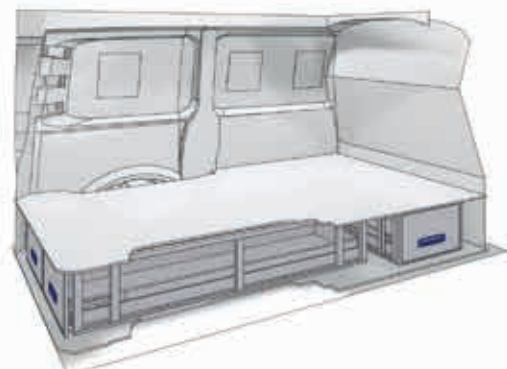

57-1-127-00

(wheel base: 3098mm)

L 1992mm 176mm 1526mm 8 76kg

Gold Line

57-1-128-00

(wheel base: 3098mm)

L 1992mm 310mm 1526mm 8 98kg

FENO