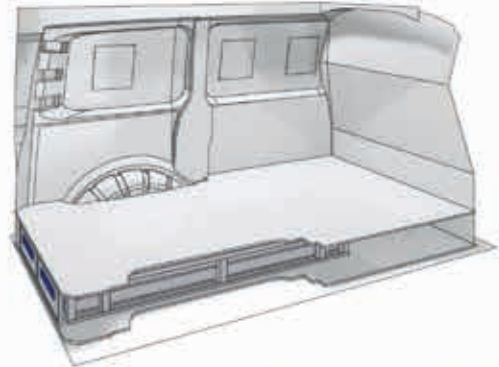

(wheel base: 3498mm)

TRAFIC

XLD LINE

Bronze Line

57-1-154-00

(wheel base: 3098mm)

L 1526mm 176mm 1218mm 8 52kg

Silver Line