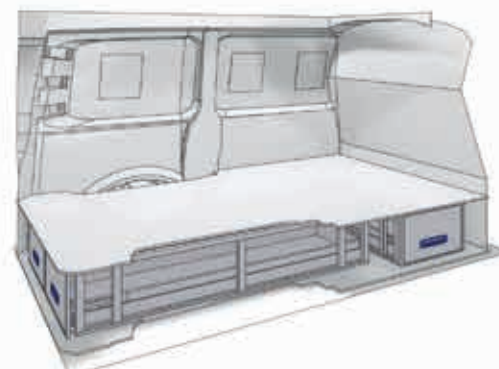

L 2106mm
H 310mm
D 1526mm
8 98kg