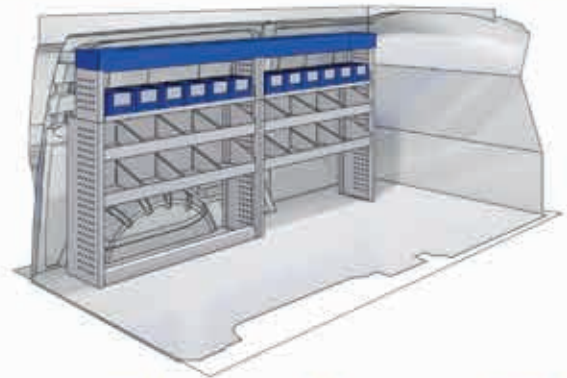

L 2028mm B 1260mm D 360mm 8 53kg

Silver Line

57-1-122-00