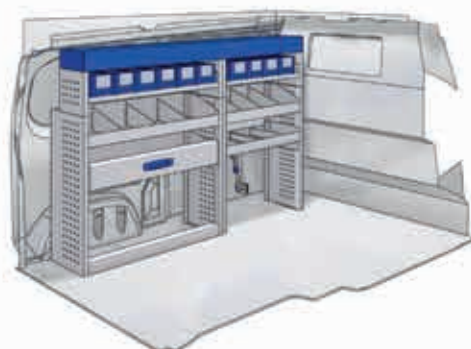

L 1774mm   1225mm   360mm   8 63kg

Gold Line

57-1-119-00