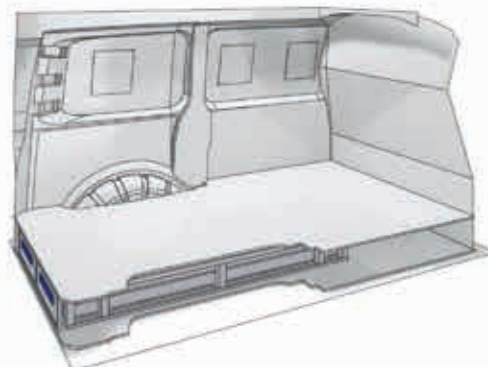

L 1526mm
H 176mm
D 1218mm
8 52kg

Silver Line

57-1-127-00