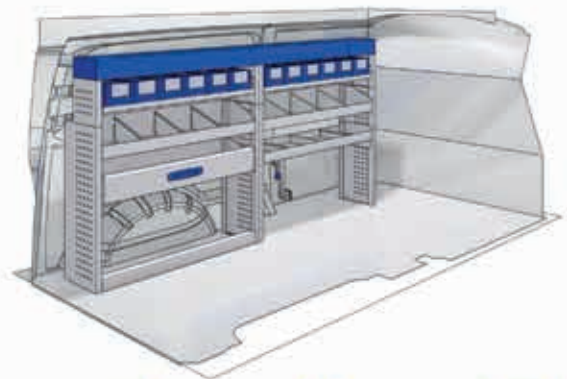

(wheel base: 3400mm)

L 2028mm B 1260mm D 360mm 8 53kg

Silver Line

57-1-122-00

(wheel base: 3400mm)

L 2028mm B 1225mm D 360mm 8 65kg

Gold Line

57-1-124-00