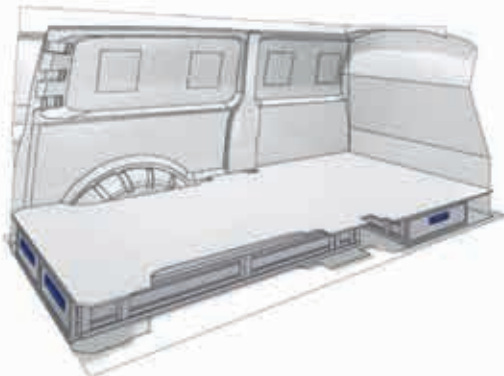

(wheel base: 3400mm)

2135mm 176mm 1526mm 78kg

57-1-131-00

Gold Line