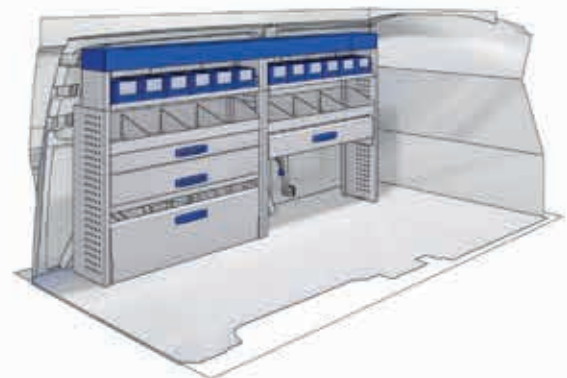

L 2028mm B 1260mm D 360mm 8 78kg