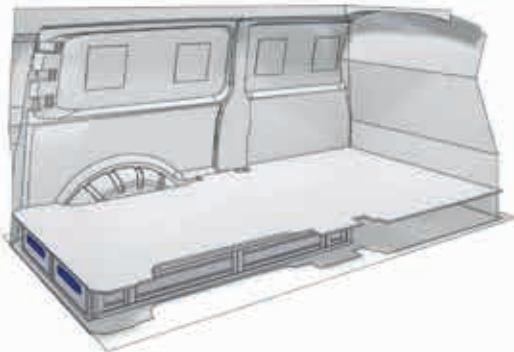

L 2106mm
 H 176mm
 D 1526mm
 8 76kg

Gold Line

57-1-128-00

(wheel base: 3000mm)

L 2106mm
 H 310mm
 D 1526mm
 8 98kg

57-1-154-00

Bronze Line

(wheel base: 3400mm)