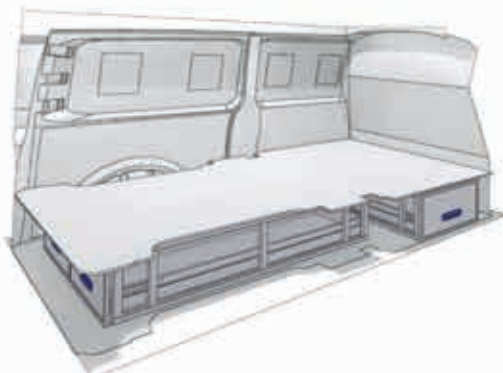

 1526mm  176mm  1218mm  52kg

57-1-130-00

Silver Line

(wheel base: 3400mm)

 2135mm  176mm  1526mm  78kg

57-1-131-00

Gold Line

(wheel base: 3400mm)