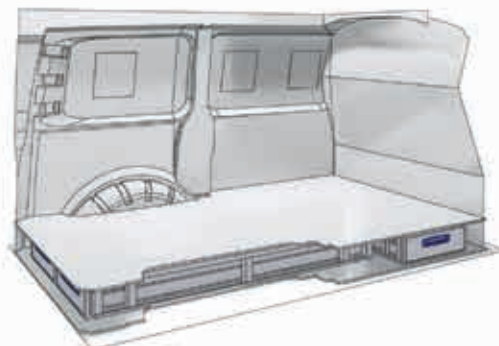

XLD LINE

Bronze Line

57-1-154-00

(wheel base: 3000mm)

L 1526mm
 H 176mm
 D 1218mm
 8 52kg

Silver Line

57-1-127-00

(wheel base: 3000mm)