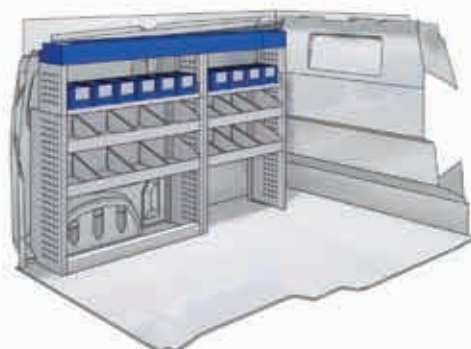

ALU Schuppenbak met gesp

TRANSPORTER

LEFT SIDE

Bronze Line

57-1-115-00

(wheel base: 3000mm)

L 1774mm 1260mm 360mm 8 50kg

Silver Line