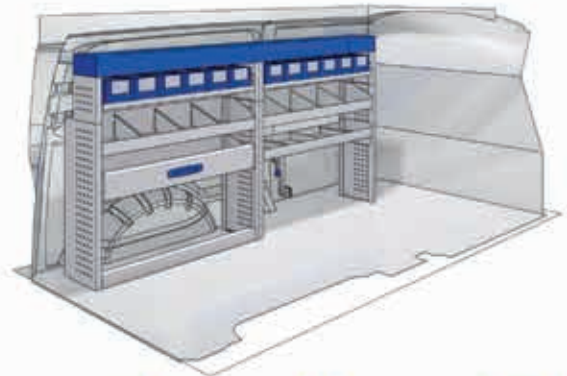

2028mm 1225mm 360mm 65kg

Gold Line

57-1-124-00