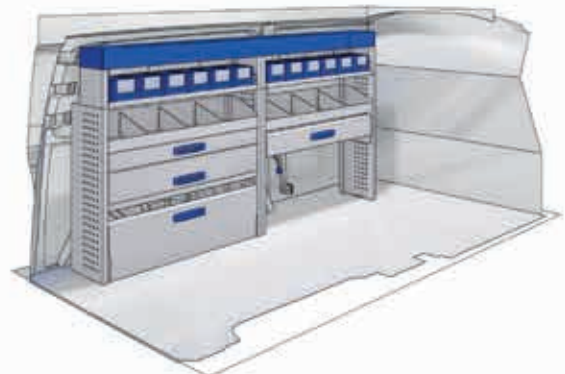

Silver Line

57-1-122-00

(wheel base: 3275mm)

2028mm 1225mm 360mm 65kg

Gold Line

57-1-124-00

(wheel base: 3275mm)

2028mm 1260mm 360mm 78kg