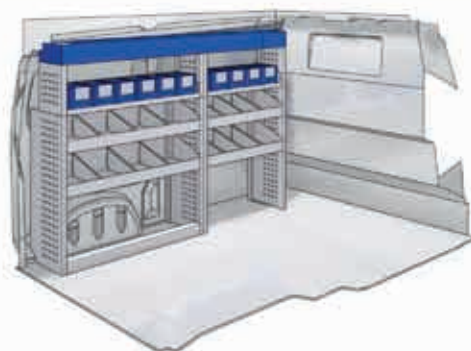

ALU Schuppenbak met gesp

VIVARO

LEFT SIDE

Bronze Line

57-1-115-00

(wheel base: 2925mm)

1774mm 1260mm 360mm 50kg

Silver Line