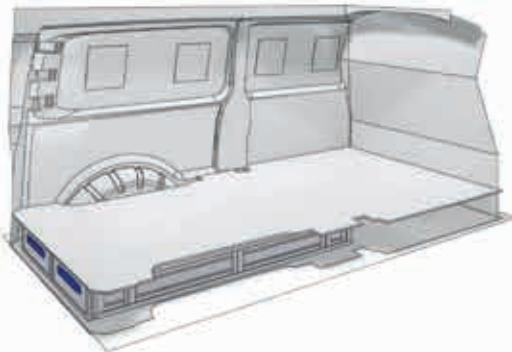

57-1-128-00

(wheel base: 2925mm)

L 1992mm 310mm D 1526mm 8 98kg

57-1-154-00

 1526mm
  176mm
  1218mm
  52kg

Bronze Line

(wheel base: 3098mm)

57-1-130-00