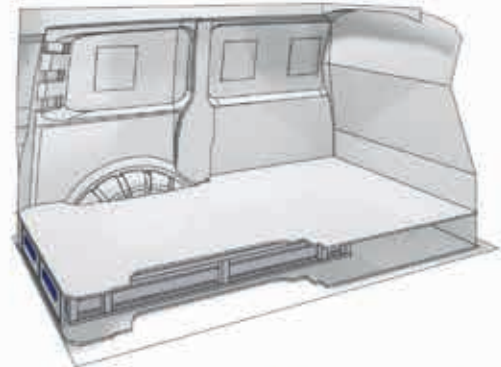

L 1526mm   176mm   D 1218mm   8 52kg

Silver Line

57-1-127-00