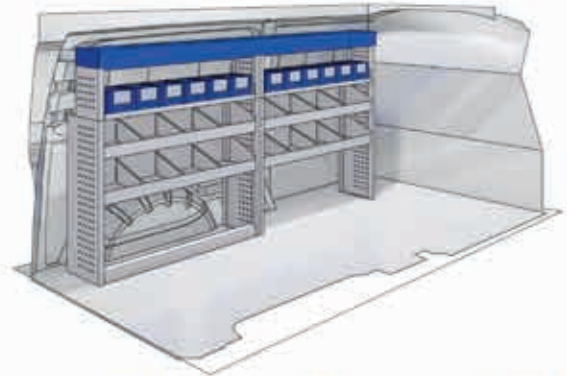

 1267mm
  1085mm
  360mm
  63kg

(wheel base: 2925mm)

VIVARO

LEFT SIDE

Bronze Line

57-1-120-00

(wheel base: 3275mm)

2028mm 1260mm 360mm 53kg