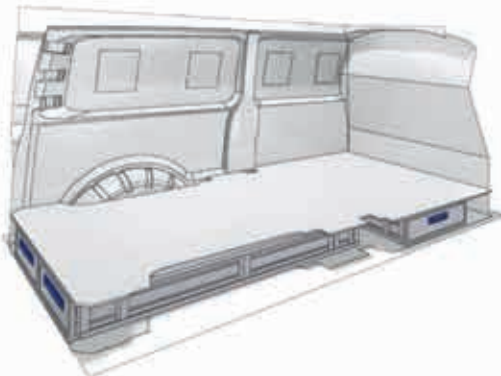

57-1-128-00

(wheel base: 2925mm)

L 1992mm 310mm D 1526mm 8 98kg

57-1-154-00

 1526mm
  176mm
  1218mm
  52kg

Bronze Line

(wheel base: 3098mm)

57-1-130-00