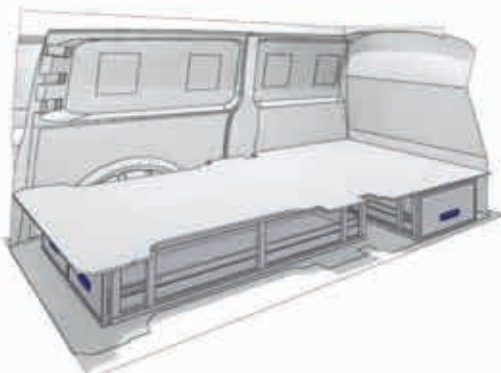

(wheel base: 3098mm)

57-1-131-00

2135mm
310mm
1526mm
99kg

Gold Line