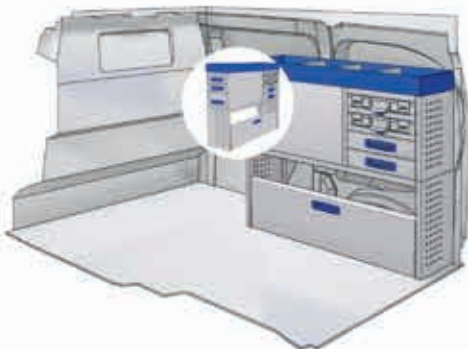

 1014mm
  1085mm
  360mm
  40kg

Bronze Line

(wheel base: 2925mm)

RIGHT SIDE

57-1-118-00

 1014mm
  1085mm
  360mm
  55kg

(wheel base: 2925mm)

57-1-105-00