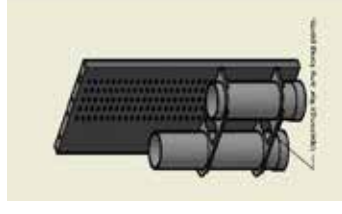

KOKERHOUDER

LPH

- Voor draadstangen of lange materialen
  incl. 2 PVC buizen